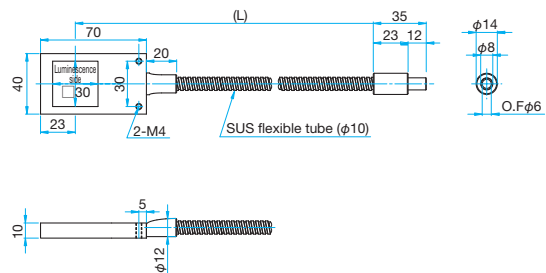

S1P30-1000F-R/S1P30-1500F-R