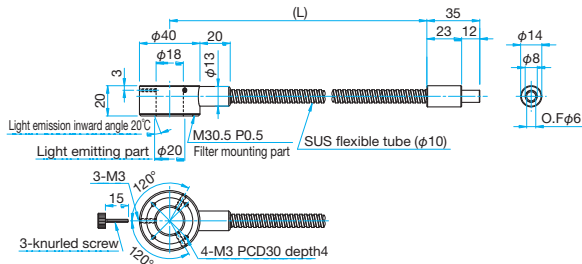

Guide

- ▶ For external coating with SUS flexible + PVC wrapped and SUS interlock, contact our Sales Division.
- ▶ Light guide adapters are requested.

Specifications			
Part Number	Type	Exit End Shape [mm]	L=Length [mm]
S1S8-500F	Straight	φ8	500
S1S8-1000F			1,000
S1S8-1500F			1,500
S2S8-500I-V	Twin	φ8	500
S1L30-500F-R	Line	30×0.95	500
S1L30-1000F-R			1,000
S1L30-1500F-R			1,500
S1L50-500F-R	Line	50×0.57	500
S1L50-1000F-R			1,000
S1L50-1500F-R			1,500
S1L100-1000F-R	Line	100×0.29	1,000
S1L100-1500F-R			1,500
S1R18-500F-R	Ring	R18	500
S1R18-1000F-R			1,000
S1R18-1500F-R			1,500
S1R25-500F-R	Ring	R25	500
S1R25-1000F-R			1,000
S1R25-1500F-R			1,500
S1R32-500F-R	Ring	R32	500
S1R32-1000F-R			1,000
S1R32-1500F-R			1,500
S1P30-1000F-R	Surface emitting	φ30	1,000
S1P30-1500F-R			1,500
S1P60-1000F-R			1,000
S1P60-1500F-R			1,500

Light Guide Adapter | AD-0808

RoHS

Outline Drawing

(Units: mm)

Specifications

Part Number	External Dimensions [mm]	Material
AD-0808	(W)40.5 × (H)23 × (D)23	Aluminum alloy

Outline Drawing

(Units: mm)

S1S8-500F/S1S8-1000F/S1S8-1500F

S1L30-500F-R/S1L30-1000F-R/S1L30-1500F-R

S1L50-500F/S1L50-1000F/S1L50-1500F

S1L100-1000F-R/S1L100-1500F-R

S1R18-500F/S1R18-1000F/S1R18-1500F

S1R25-500F-R/S1R25-1000F-R/S1R25-1500F-R