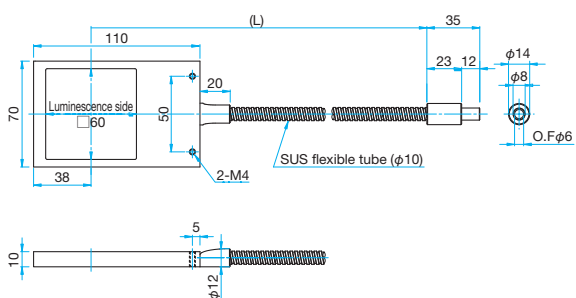

S1P60-1000F/S1P60-1500F