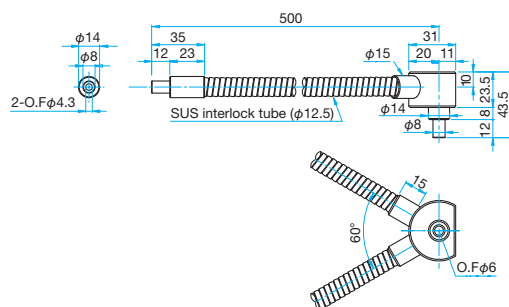

S2S8-500I-V

Application Systems

Optics & Optical Coatings

Opto-Mechanics

Bases

Manual Stages

Actuators & Adjusters

MotORIZED Stages

Light Sources & Laser Safety

Index

Guide

Lasers

Detectors

Laser Safety Equipments

Light Sources