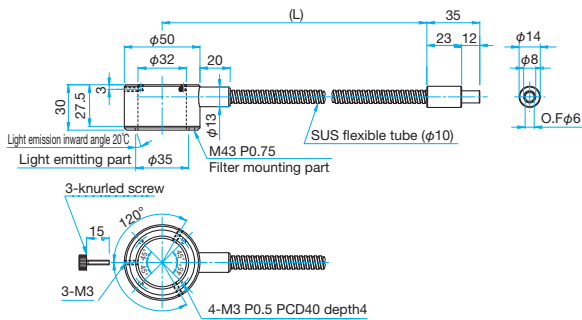

S1R32-500F/S1R32-1000F/S1R32-1500F