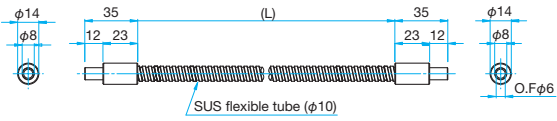

Guide

- ▶ For external coating with SUS flexible + PVC wrapped and SUS interlock, contact our Sales Division.
- ▶ Light guide adapters are requested.

Specifications			
Part Number	Type	Exit End Shape [mm]	L=Length [mm]
S1S8-500F	Straight	φ8	500
S1S8-1000F			1,000
S1S8-1500F			1,500
S2S8-500I-V	Twin	φ8	500
S1L30-500F-R	Line	30×0.95	500
S1L30-1000F-R			1,000
S1L30-1500F-R			1,500
S1L50-500F-R	Line	50×0.57	500
S1L50-1000F-R			1,000
S1L50-1500F-R			1,500
S1L100-1000F-R	Line	100×0.29	1,000
S1L100-1500F-R			1,500
S1R18-500F-R	Ring	R18	500
S1R18-1000F-R			1,000
S1R18-1500F-R			1,500
S1R25-500F-R	Ring	R25	500
S1R25-1000F-R			1,000
S1R25-1500F-R			1,500
S1R32-500F-R	Ring	R32	500
S1R32-1000F-R			1,000
S1R32-1500F-R			1,500
S1P30-1000F-R	Surface emitting	φ30	1,000
S1P30-1500F-R			1,500
S1P60-1000F-R			1,000
S1P60-1500F-R			1,500

Light Guide Adapter | AD-0808

RoHS

Outline Drawing

(Units: mm)

Specifications

Part Number	External Dimensions [mm]	Material
AD-0808	(W)40.5 × (H)23 × (D)23	Aluminum alloy

Outline Drawing

(Units: mm)

S1S8-500F/S1S8-1000F/S1S8-1500F

S1L30-500F-R/S1L30-1000F-R/S1L30-1500F-R

S1L50-500F/S1L50-1000F/S1L50-1500F

S1L100-1000F-R/S1L100-1500F-R

S1R18-500F/S1R18-1000F/S1R18-1500F

S1R25-500F-R/S1R25-1000F-R/S1R25-1500F-R