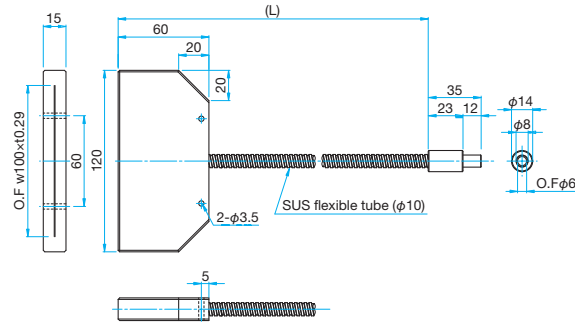

Guide

- ▶ For external coating with SUS flexible + PVC wrapped and SUS interlock, contact our Sales Division.
- ▶ Light guide adapters are requested.

Specifications			
Part Number	Type	Exit End Shape [mm]	L=Length [mm]
S1S8-500F	Straight	φ8	500
S1S8-1000F			1,000
S1S8-1500F			1,500
S2S8-500I-V	Twin	φ8	500
S1L30-500F-R	Line	30×0.95	500
S1L30-1000F-R			1,000
S1L30-1500F-R			1,500
S1L50-500F-R	Line	50×0.57	500
S1L50-1000F-R			1,000
S1L50-1500F-R			1,500
S1L100-1000F-R	Line	100×0.29	1,000
S1L100-1500F-R			1,500
S1R18-500F-R	Ring	R18	500
S1R18-1000F-R			1,000
S1R18-1500F-R			1,500
S1R25-500F-R	Ring	R25	500
S1R25-1000F-R			1,000
S1R25-1500F-R			1,500
S1R32-500F-R	Ring	R32	500
S1R32-1000F-R			1,000
S1R32-1500F-R			1,500
S1P30-1000F-R	Surface emitting	φ30	1,000
S1P30-1500F-R			1,500
S1P60-1000F-R			1,000
S1P60-1500F-R			1,500

Light Guide Adapter | AD-0808

RoHS

Outline Drawing

(Units: mm)

Specifications

Part Number	External Dimensions [mm]	Material
AD-0808	(W)40.5 × (H)23 × (D)23	Aluminum alloy

Outline Drawing

(Units: mm)

S1S8-500F/S1S8-1000F/S1S8-1500F

S1L30-500F-R/S1L30-1000F-R/S1L30-1500F-R

S1L50-500F/S1L50-1000F/S1L50-1500F

S1L100-1000F-R/S1L100-1500F-R

S1R18-500F/S1R18-1000F/S1R18-1500F

S1R25-500F-R/S1R25-1000F-R/S1R25-1500F-R