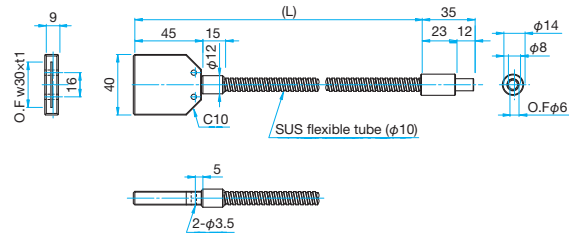

Guide

- ▶ For external coating with SUS flexible + PVC wrapped and SUS interlock, contact our Sales Division.
- ▶ Light guide adapters are requested.

Specifications			
Part Number	Type	Exit End Shape [mm]	L=Length [mm]
S1S8-500F	Straight	φ8	500
S1S8-1000F			1,000
S1S8-1500F			1,500
S2S8-500I-V	Twin	φ8	500
S1L30-500F-R	Line	30×0.95	500
S1L30-1000F-R			1,000
S1L30-1500F-R			1,500
S1L50-500F-R	Line	50×0.57	500
S1L50-1000F-R			1,000
S1L50-1500F-R			1,500
S1L100-1000F-R	Line	100×0.29	1,000
S1L100-1500F-R			1,500
S1R18-500F-R	Ring	R18	500
S1R18-1000F-R			1,000
S1R18-1500F-R			1,500
S1R25-500F-R	Ring	R25	500
S1R25-1000F-R			1,000
S1R25-1500F-R			1,500
S1R32-500F-R	Ring	R32	500
S1R32-1000F-R			1,000
S1R32-1500F-R			1,500
S1P30-1000F-R	Surface emitting	φ30	1,000
S1P30-1500F-R			1,500
S1P60-1000F-R			1,000
S1P60-1500F-R			1,500

Light Guide Adapter | AD-0808

RoHS

Outline Drawing

(Units: mm)

Specifications

Part Number	External Dimensions [mm]	Material
AD-0808	(W)40.5 × (H)23 × (D)23	Aluminum alloy

Outline Drawing

(Units: mm)

S1S8-500F/S1S8-1000F/S1S8-1500F

S1L30-500F-R/S1L30-1000F-R/S1L30-1500F-R

S1L50-500F/S1L50-1000F/S1L50-1500F

S1L100-1000F-R/S1L100-1500F-R

S1R18-500F/S1R18-1000F/S1R18-1500F

S1R25-500F-R/S1R25-1000F-R/S1R25-1500F-R