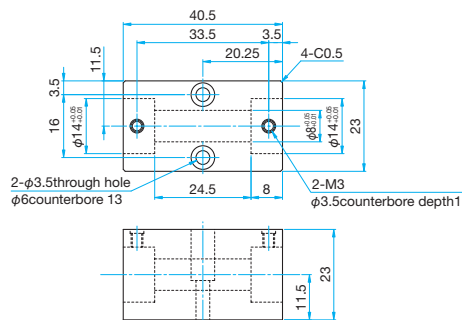

Guide

- ▶ For external coating with SUS flexible + PVC wrapped and SUS interlock, contact our Sales Division.
- ▶ Light guide adapters are requested.

Specifications			
Part Number	Type	Exit End Shape [mm]	L=Length [mm]
S1S8-500F	Straight	φ8	500
S1S8-1000F			1,000
S1S8-1500F			1,500
S2S8-500I-V	Twin	φ8	500
S1L30-500F-R	Line	30×0.95	500
S1L30-1000F-R			1,000
S1L30-1500F-R			1,500
S1L50-500F-R	Line	50×0.57	500
S1L50-1000F-R			1,000
S1L50-1500F-R			1,500
S1L100-1000F-R	Line	100×0.29	1,000
S1L100-1500F-R			1,500
S1R18-500F-R	Ring	R18	500
S1R18-1000F-R			1,000
S1R18-1500F-R			1,500
S1R25-500F-R	Ring	R25	500
S1R25-1000F-R			1,000
S1R25-1500F-R			1,500
S1R32-500F-R	Ring	R32	500
S1R32-1000F-R			1,000
S1R32-1500F-R			1,500
S1P30-1000F-R	Surface emitting	φ30	1,000
S1P30-1500F-R			1,500
S1P60-1000F-R			1,000
S1P60-1500F-R			1,500

Light Guide Adapter | AD-0808

RoHS

Outline Drawing

(Units: mm)

Specifications

Part Number	External Dimensions [mm]	Material
AD-0808	(W)40.5 × (H)23 × (D)23	Aluminum alloy

Outline Drawing

(Units: mm)