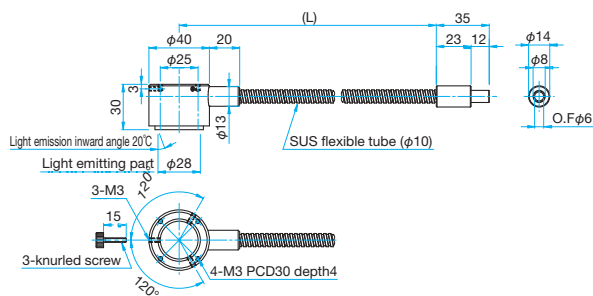

Guide

- ▶ For external coating with SUS flexible + PVC wrapped and SUS interlock, contact our Sales Division.
- ▶ Light guide adapters are requested.

Specifications			
Part Number	Type	Exit End Shape [mm]	L=Length [mm]
S1S8-500F	Straight	φ8	500
S1S8-1000F			1,000
S1S8-1500F			1,500
S2S8-500I-V	Twin	φ8	500
S1L30-500F-R	Line	30×0.95	500
S1L30-1000F-R			1,000
S1L30-1500F-R			1,500
S1L50-500F-R	Line	50×0.57	500
S1L50-1000F-R			1,000
S1L50-1500F-R			1,500
S1L100-1000F-R	Line	100×0.29	1,000
S1L100-1500F-R			1,500
S1R18-500F-R	Ring	R18	500
S1R18-1000F-R			1,000
S1R18-1500F-R			1,500
S1R25-500F-R	Ring	R25	500
S1R25-1000F-R			1,000
S1R25-1500F-R			1,500
S1R32-500F-R	Ring	R32	500
S1R32-1000F-R			1,000
S1R32-1500F-R			1,500
S1P30-1000F-R	Surface emitting	φ30	1,000
S1P30-1500F-R			1,500
S1P60-1000F-R			1,000
S1P60-1500F-R			1,500

Light Guide Adapter | AD-0808

RoHS

Outline Drawing

(Units: mm)

Specifications

Part Number	External Dimensions [mm]	Material
AD-0808	(W)40.5 × (H)23 × (D)23	Aluminum alloy

Outline Drawing

(Units: mm)

S1S8-500F/S1S8-1000F/S1S8-1500F

S1L30-500F-R/S1L30-1000F-R/S1L30-1500F-R

S1L50-500F/S1L50-1000F/S1L50-1500F

S1L100-1000F-R/S1L100-1500F-R

S1R18-500F/S1R18-1000F/S1R18-1500F

S1R25-500F-R/S1R25-1000F-R/S1R25-1500F-R