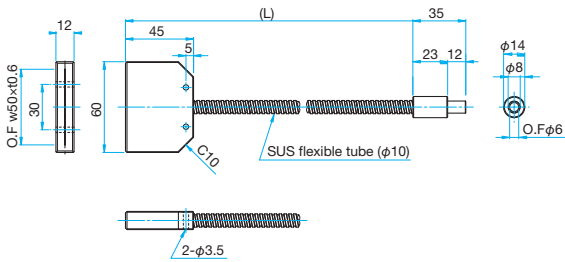

S1L50-500F/S1L50-1000F/S1L50-1500F