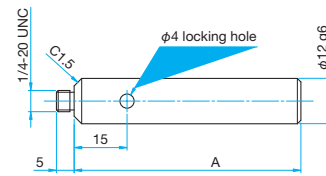

Outline Drawing

RO-6

RO-12

ROU-12

ROC-12

RO-20

ROU-20

φ6 / φ12		Primary material: Stainless Steel Finish: None	
Part Number	Diameter [mm]	A [mm]	Weight [kg]
RO-6-15	φ6	15	0.004
RO-6-20		20	0.005
RO-6-25		25	0.006
RO-6-30		30	0.007
RO-6-40		40	0.008
RO-6-50		50	0.009
RO-12-20		φ12	20
RO-12-30	30		0.03
RO-12-40	40		0.04
RO-12-60	60		0.05
RO-12-80	80		0.07
RO-12-100	100		0.09
RO-12-120	120		0.11
RO-12-130	130		0.12
RO-12-150	150		0.13
RO-12-200	200		0.18
RO-12-250	250		0.22
RO-12-300	300		0.27
RO-12-400	400		0.36
RO-12-500	500		0.44
ROU-12-30	φ12 (C1.5)		30
ROU-12-60		60	0.05
ROU-12-80		80	0.07
ROU-12-100		100	0.09
ROC-12-30	φ12 (C3)	30	0.03
ROC-12-60		60	0.05
ROC-12-80		80	0.07
ROC-12-100		100	0.09

φ20		Primary material: Stainless Steel Finish: None	
Part Number	Diameter [mm]	A [mm]	Weight [kg]
RO-20-20	φ20	20	0.05
RO-20-30		30	0.07
RO-20-40		40	0.1
RO-20-60		60	0.15
RO-20-80		80	0.2
RO-20-100		100	0.25
RO-20-110		110	0.27
RO-20-120		120	0.3
RO-20-130		130	0.32
RO-20-150		150	0.37
RO-20-200		200	0.5
RO-20-250		250	0.62
RO-20-300		300	0.74
RO-20-400	400	0.98	
RO-20-500	500	1.23	
ROU-20-30	φ20 (C1.5)	30	0.07
ROU-20-60		60	0.15
ROU-20-80		80	0.20
ROU-20-100		100	0.25