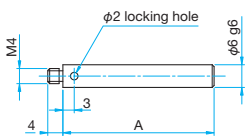

Stainless steel posts. The RO model is fitted with an M6 external thread at one end, the ROU model is fitted with 1/4-20UNC inch external thread, and the ROC model is fitted with an M4 external thread.

- The through hole the side allows for easy tightening and loosening with a wrench.

Guide

- ▶ Custom sizes not listed in the catalog can be made to print. Contact our Sales Division for more information. Use the Question Sheet for Special Order Posts.
- ▶ High stability ball plunger post holders (BRS), post holders (RS)

Outline Drawing

RO-6

RO-12

ROU-12

ROC-12

RO-20

ROU-20

φ6 / φ12		Primary material: Stainless Steel Finish: None	
Part Number	Diameter [mm]	A [mm]	Weight [kg]
RO-6-15	φ6	15	0.004
RO-6-20		20	0.005
RO-6-25		25	0.006
RO-6-30		30	0.007
RO-6-40		40	0.008
RO-6-50		50	0.009
RO-12-20		φ12	20
RO-12-30	30		0.03
RO-12-40	40		0.04
RO-12-60	60		0.05
RO-12-80	80		0.07
RO-12-100	100		0.09
RO-12-120	120		0.11
RO-12-130	130		0.12
RO-12-150	150		0.13
RO-12-200	200		0.18
RO-12-250	250		0.22
RO-12-300	300		0.27
RO-12-400	400		0.36
RO-12-500	500		0.44
ROU-12-30	φ12 (C1.5)		30
ROU-12-60		60	0.05
ROU-12-80		80	0.07
ROU-12-100		100	0.09
ROC-12-30	φ12 (C3)	30	0.03
ROC-12-60		60	0.05
ROC-12-80		80	0.07
ROC-12-100		100	0.09

φ20		Primary material: Stainless Steel Finish: None	
Part Number	Diameter [mm]	A [mm]	Weight [kg]
RO-20-20	φ20	20	0.05
RO-20-30		30	0.07
RO-20-40		40	0.1
RO-20-60		60	0.15
RO-20-80		80	0.2
RO-20-100		100	0.25
RO-20-110		110	0.27
RO-20-120		120	0.3
RO-20-130		130	0.32
RO-20-150		150	0.37
RO-20-200		200	0.5
RO-20-250		250	0.62
RO-20-300		300	0.74
RO-20-400	400	0.98	
RO-20-500	500	1.23	
ROU-20-30	φ20 (C1.5)	30	0.07
ROU-20-60		60	0.15
ROU-20-80		80	0.20
ROU-20-100		100	0.25