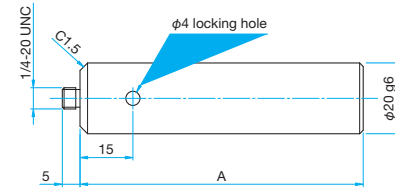

Outline Drawing

RO-6

RO-12

ROU-12

ROC-12

RO-20

ROU-20

φ6 / φ12		Primary material: Stainless Steel Finish: None	
Part Number	Diameter [mm]	A [mm]	Weight [kg]
RO-6-15	φ6	15	0.004
RO-6-20		20	0.005
RO-6-25		25	0.006
RO-6-30		30	0.007
RO-6-40		40	0.008
RO-6-50		50	0.009
RO-12-20		φ12	20
RO-12-30	30		0.03
RO-12-40	40		0.04
RO-12-60	60		0.05
RO-12-80	80		0.07
RO-12-100	100		0.09
RO-12-120	120		0.11
RO-12-130	130		0.12
RO-12-150	150		0.13
RO-12-200	200		0.18
RO-12-250	250		0.22
RO-12-300	300		0.27
RO-12-400	400		0.36
RO-12-500	500		0.44
ROU-12-30	φ12 (C1.5)		30
ROU-12-60		60	0.05
ROU-12-80		80	0.07
ROU-12-100		100	0.09
ROC-12-30	φ12 (C3)	30	0.03
ROC-12-60		60	0.05
ROC-12-80		80	0.07
ROC-12-100		100	0.09

φ20		Primary material: Stainless Steel Finish: None	
Part Number	Diameter [mm]	A [mm]	Weight [kg]
RO-20-20	φ20	20	0.05
RO-20-30		30	0.07
RO-20-40		40	0.1
RO-20-60		60	0.15
RO-20-80		80	0.2
RO-20-100		100	0.25
RO-20-110		110	0.27
RO-20-120		120	0.3
RO-20-130		130	0.32
RO-20-150		150	0.37
RO-20-200		200	0.5
RO-20-250		250	0.62
RO-20-300		300	0.74
RO-20-400	400	0.98	
RO-20-500	500	1.23	
ROU-20-30	φ20 (C1.5)	30	0.07
ROU-20-60		60	0.15
ROU-20-80		80	0.20
ROU-20-100		100	0.25