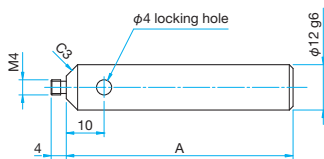

Outline Drawing

RO-6

RO-12

ROU-12

ROC-12

RO-20

ROU-20

φ6 / φ12		Primary material: Stainless Steel Finish: None	
Part Number	Diameter [mm]	A [mm]	Weight [kg]
RO-6-15	φ6	15	0.004
RO-6-20		20	0.005
RO-6-25		25	0.006
RO-6-30		30	0.007
RO-6-40		40	0.008
RO-6-50		50	0.009
RO-12-20		φ12	20
RO-12-30	30		0.03
RO-12-40	40		0.04
RO-12-60	60		0.05
RO-12-80	80		0.07
RO-12-100	100		0.09
RO-12-120	120		0.11
RO-12-130	130		0.12
RO-12-150	150		0.13
RO-12-200	200		0.18
RO-12-250	250		0.22
RO-12-300	300		0.27
RO-12-400	400		0.36
RO-12-500	500		0.44
ROU-12-30	φ12 (C1.5)		30
ROU-12-60		60	0.05
ROU-12-80		80	0.07
ROU-12-100		100	0.09
ROC-12-30	φ12 (C3)	30	0.03
ROC-12-60		60	0.05
ROC-12-80		80	0.07
ROC-12-100		100	0.09

φ20		Primary material: Stainless Steel Finish: None	
Part Number	Diameter [mm]	A [mm]	Weight [kg]
RO-20-20	φ20	20	0.05
RO-20-30		30	0.07
RO-20-40		40	0.1
RO-20-60		60	0.15
RO-20-80		80	0.2
RO-20-100		100	0.25
RO-20-110		110	0.27
RO-20-120		120	0.3
RO-20-130		130	0.32
RO-20-150		150	0.37
RO-20-200		200	0.5
RO-20-250		250	0.62
RO-20-300		300	0.74
RO-20-400	400	0.98	
RO-20-500	500	1.23	
ROU-20-30	φ20 (C1.5)	30	0.07
ROU-20-60		60	0.15
ROU-20-80		80	0.20
ROU-20-100		100	0.25