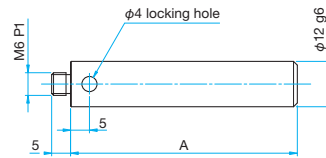

Stainless steel posts. The RO model is fitted with an M6 external thread at one end, the ROU model is fitted with 1/4-20UNC inch external thread, and the ROC model is fitted with an M4 external thread.

- The through hole the side allows for easy tightening and loosening with a wrench.

Guide

- ▶ Custom sizes not listed in the catalog can be made to print. Contact our Sales Division for more information. Use the Question Sheet for Special Order Posts.
- ▶ High stability ball plunger post holders (BRS), post holders (RS)

Outline Drawing

RO-6

RO-12

ROU-12

ROC-12

RO-20

ROU-20

φ6 / φ12		Primary material: Stainless Steel Finish: None	
Part Number	Diameter [mm]	A [mm]	Weight [kg]
RO-6-15	φ6	15	0.004
RO-6-20		20	0.005
RO-6-25		25	0.006
RO-6-30		30	0.007
RO-6-40		40	0.008
RO-6-50		50	0.009
RO-12-20		φ12	20
RO-12-30	30		0.03
RO-12-40	40		0.04
RO-12-60	60		0.05
RO-12-80	80		0.07
RO-12-100	100		0.09
RO-12-120	120		0.11
RO-12-130	130		0.12
RO-12-150	150		0.13
RO-12-200	200		0.18
RO-12-250	250		0.22
RO-12-300	300		0.27
RO-12-400	400		0.36
RO-12-500	500		0.44
ROU-12-30	φ12 (C1.5)		30
ROU-12-60		60	0.05
ROU-12-80		80	0.07
ROU-12-100		100	0.09
ROC-12-30	φ12 (C3)	30	0.03
ROC-12-60		60	0.05
ROC-12-80		80	0.07
ROC-12-100		100	0.09

φ20		Primary material: Stainless Steel Finish: None	
Part Number	Diameter [mm]	A [mm]	Weight [kg]
RO-20-20	φ20	20	0.05
RO-20-30		30	0.07
RO-20-40		40	0.1
RO-20-60		60	0.15
RO-20-80		80	0.2
RO-20-100		100	0.25
RO-20-110		110	0.27
RO-20-120		120	0.3
RO-20-130		130	0.32
RO-20-150		150	0.37
RO-20-200		200	0.5
RO-20-250		250	0.62
RO-20-300		300	0.74
RO-20-400	400	0.98	
RO-20-500	500	1.23	
ROU-20-30	φ20 (C1.5)	30	0.07
ROU-20-60		60	0.15
ROU-20-80		80	0.20
ROU-20-100		100	0.25