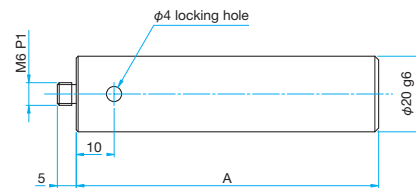

Outline Drawing

RO-6

RO-12

ROU-12

ROC-12

RO-20

ROU-20

φ6 / φ12		Primary material: Stainless Steel Finish: None	
Part Number	Diameter [mm]	A [mm]	Weight [kg]
RO-6-15	φ6	15	0.004
RO-6-20		20	0.005
RO-6-25		25	0.006
RO-6-30		30	0.007
RO-6-40		40	0.008
RO-6-50		50	0.009
RO-12-20		φ12	20
RO-12-30	30		0.03
RO-12-40	40		0.04
RO-12-60	60		0.05
RO-12-80	80		0.07
RO-12-100	100		0.09
RO-12-120	120		0.11
RO-12-130	130		0.12
RO-12-150	150		0.13
RO-12-200	200		0.18
RO-12-250	250		0.22
RO-12-300	300		0.27
RO-12-400	400		0.36
RO-12-500	500		0.44
ROU-12-30	φ12 (C1.5)		30
ROU-12-60		60	0.05
ROU-12-80		80	0.07
ROU-12-100		100	0.09
ROC-12-30	φ12 (C3)	30	0.03
ROC-12-60		60	0.05
ROC-12-80		80	0.07
ROC-12-100		100	0.09

φ20		Primary material: Stainless Steel Finish: None	
Part Number	Diameter [mm]	A [mm]	Weight [kg]
RO-20-20	φ20	20	0.05
RO-20-30		30	0.07
RO-20-40		40	0.1
RO-20-60		60	0.15
RO-20-80		80	0.2
RO-20-100		100	0.25
RO-20-110		110	0.27
RO-20-120		120	0.3
RO-20-130		130	0.32
RO-20-150		150	0.37
RO-20-200		200	0.5
RO-20-250		250	0.62
RO-20-300		300	0.74
RO-20-400	400	0.98	
RO-20-500	500	1.23	
ROU-20-30	φ20 (C1.5)	30	0.07
ROU-20-60		60	0.15
ROU-20-80		80	0.20
ROU-20-100		100	0.25