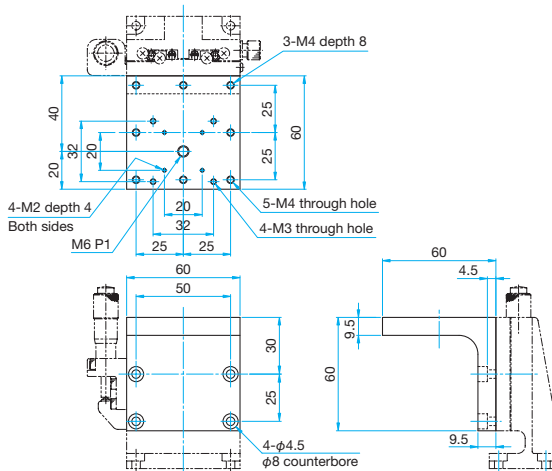

TSD-603LB

Hexagonal socket head cap screw M4x10...4 screws