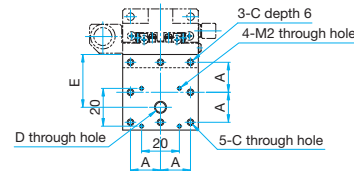

### Outline Drawing

#### TSD-253LB

Hexagon socket head cap screw (stainless steel construction) M2x6...4 screws

#### TSD-403LB-M6/403LBUU

Hexagonal socket head cap screw M3x6...4 screws (M6)  
Hexagonal socket head cap screw 6-32UNCx1/4...4 screws (UU)

Part Number	A (mm)	B (mm)	C	D	E (mm)	F (mm)	G (mm)
TSD-403LB-M6	16	32	M3	M6 P1	28	3.5	6
TSD-403LBUU	15.88	31.75	6-32UNC	1/4-20UNC	27.98	4	6.5