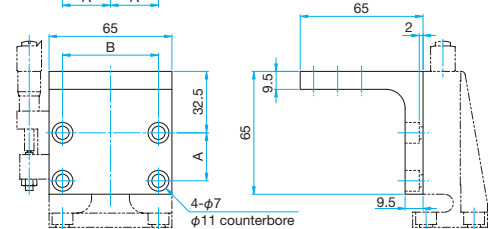

TSD-653LB-M6/653LBUU

Hexagonal socket head cap screw M6x8...4 screws (M6)
Hexagonal socket head cap screw (stainless steel construction) 1/4-20UNCx5/16...4 screws (UU)