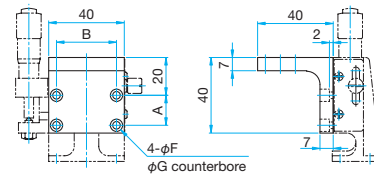

### Outline Drawing

#### TSD-253LB

Hexagon socket head cap screw (stainless steel construction) M2x6...4 screws

#### TSD-403LB-M6/403LBUU

Hexagonal socket head cap screw M3x6...4 screws (M6)  
Hexagonal socket head cap screw 6-32UNCx1/4...4 screws (UU)

Part Number	A (mm)	B (mm)	C	D	E (mm)	F (mm)	G (mm)
TSD-403LB-M6	16	32	M3	M6 P1	28	3.5	6
TSD-403LBUU	15.88	31.75	6-32UNC	1/4-20UNC	27.98	4	6.5