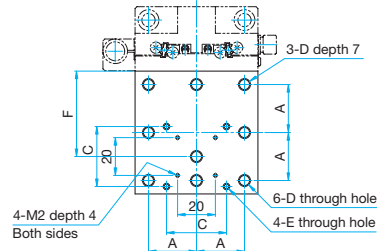

TSD-653LB-M6/653LBUU

Hexagonal socket head cap screw M6x8...4 screws (M6)
Hexagonal socket head cap screw (stainless steel construction) 1/4-20UNCx5/16...4 screws (UU)