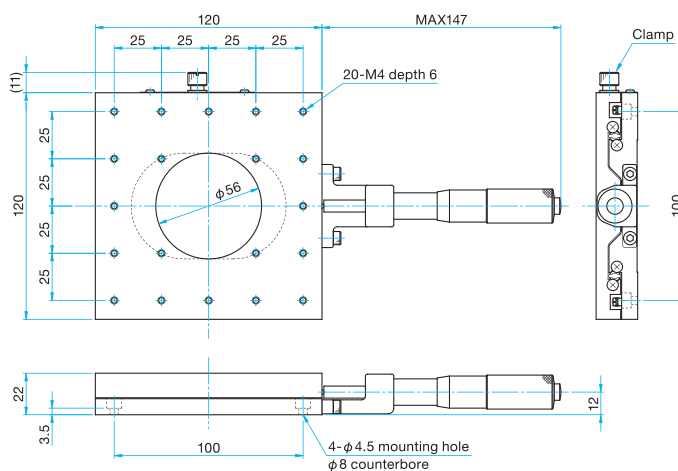

Outline Drawing

MLT31-120CH Hexagonal socket head cap screw M4x8...4 screws