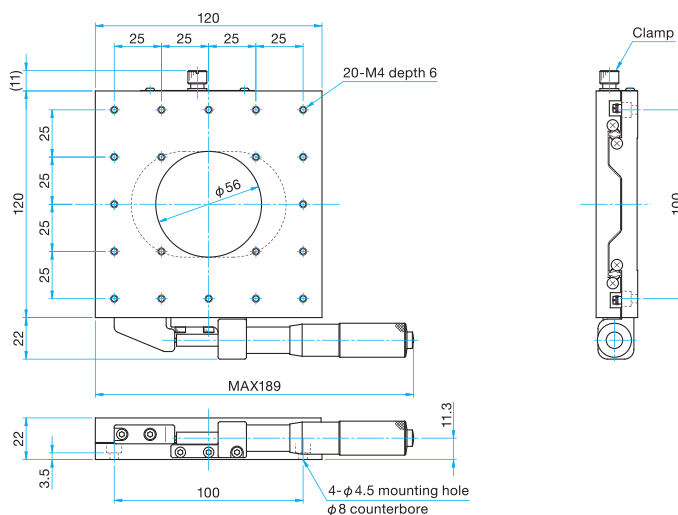

The clearance hole (φ56) retains it full aperture over the full travel range.

Attention

► Micrometer brackets may extend above the top surface of some stages. Check drawings for more information.

SPEC UP

Specifications		
Table Size [mm]	120×120	
Travel [mm]	±20	
Positioning Slide	Extended contact ball guide	
Primary Material	Steel	
Finish	Super black chrome	
Load Capacity [N]	686 (70.0kgf)	
Travel Accuracy	Straightness [μm]	1
	Pitch ["]	25
	Yaw ["]	15
Max. Moment Capacity	Pitch [N·m]	53.9
	Roll [N·m]	49.0
	Yaw [N·m]	27.0
Moment Stiffness	Pitch ["/N·cm]	0.03
	Roll ["/N·cm]	0.02
	Yaw ["/N·cm]	0.03
Parallelism [μm]	50	
Running Parallelism [μm]	12	

Part Number	MLT31-120CH	MLT31-120SH
Opposite Model	—	MLT31-120SRH
Micrometer Position	Center	Side
Lead of Actuator [mm/rotation]	0.5	0.5
Micrometer Readable Resolution [mm]	0.01	0.01
Weight [kg]	2.0	2.0

Outline Drawing

MLT31-120CH Hexagonal socket head cap screw M4x8...4 screws

MLT31-120SH Hexagonal socket head cap screw M4x8...4 screws

MLT31-120SRH Hexagonal socket head cap screw M4x8...4 screws

Application Systems