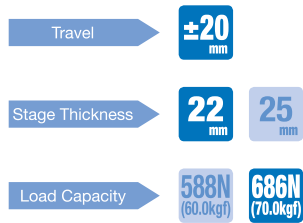

□50mm

□60mm

□70mm

□80mm

□100mm

□120mm

Others

Hardened Steel linear stages with integrated bearing ways for superior stiffness, accuracy and durability.

The clearance hole (φ56) retains it full aperture over the full travel range.

Attention

► Micrometer brackets may extend above the top surface of some stages. Check drawings for more information.

SPEC UP

Specifications		
Table Size [mm]	120×120	
Travel [mm]	±20	
Positioning Slide	Extended contact ball guide	
Primary Material	Steel	
Finish	Super black chrome	
Load Capacity [N]	686 (70.0kgf)	
Travel Accuracy	Straightness [μm]	1
	Pitch ["]	25
	Yaw ["]	15
Max. Moment Capacity	Pitch [N·m]	53.9
	Roll [N·m]	49.0
	Yaw [N·m]	27.0
Moment Stiffness	Pitch ["/N·cm]	0.03
	Roll ["/N·cm]	0.02
	Yaw ["/N·cm]	0.03
Parallelism [μm]	50	
Running Parallelism [μm]	12	