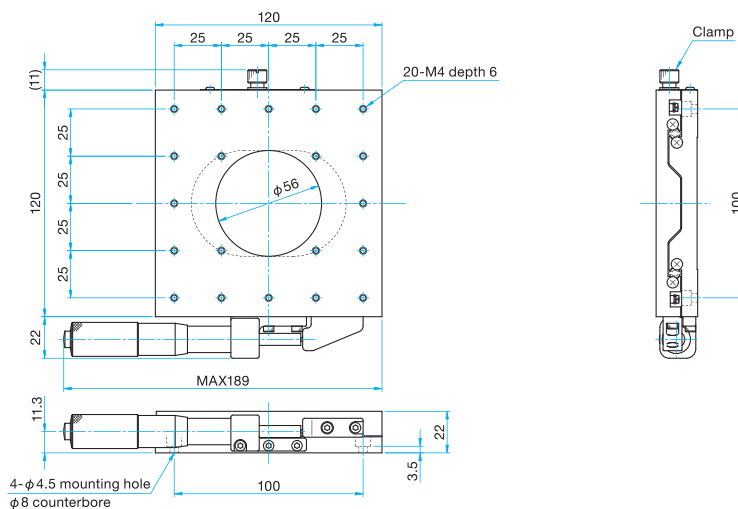

Specifications		
Table Size [mm]	120×120	
Travel [mm]	±20	
Positioning Slide	Extended contact ball guide	
Primary Material	Steel	
Finish	Super black chrome	
Load Capacity [N]	686 (70.0kgf)	
Travel Accuracy	Straightness [μm]	1
	Pitch ["]	25
	Yaw ["]	15
Max. Moment Capacity	Pitch [N·m]	53.9
	Roll [N·m]	49.0
	Yaw [N·m]	27.0
Moment Stiffness	Pitch ["/N·cm]	0.03
	Roll ["/N·cm]	0.02
	Yaw ["/N·cm]	0.03
Parallelism [μm]	50	
Running Parallelism [μm]	12	

Part Number	MLT31-120CH	MLT31-120SH
Opposite Model	—	MLT31-120SRH
Micrometer Position	Center	Side
Lead of Actuator [mm/rotation]	0.5	0.5
Micrometer Readable Resolution [mm]	0.01	0.01
Weight [kg]	2.0	2.0

Outline Drawing

MLT31-120CH Hexagonal socket head cap screw M4x8...4 screws

MLT31-120SH Hexagonal socket head cap screw M4x8...4 screws

MLT31-120SRH Hexagonal socket head cap screw M4x8...4 screws

Application Systems